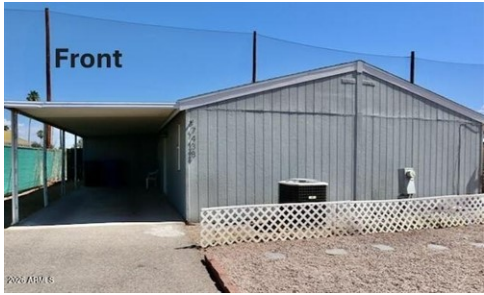

\$ 285,000

7438 E Baseline Rd, Mesa, AZ 85209

- » Beds: 2 | Baths: 2 Full
- » MLS #: 7037642
- » Mobile/Manufactured | 1,232 ft<sup>2</sup> | Lot: 6,003 ft<sup>2</sup>
- » More Info: [7438EBaselineRd.IsForSale.com](http://7438EBaselineRd.IsForSale.com)

J0 Jones  
 (602) 618-6620  
[Jacobshope.jjones@gmail.com](mailto:Jacobshope.jjones@gmail.com)

Maricopa Realty & Trust  
 7713 E Emelita Avenue  
 Mesa, AZ 85208  
 (602) 618-6620

Remarks

Beautifully remodeled home featuring numerous recent updates throughout. Fresh interior paint and new flooring create a bright, modern feel. The updated kitchen boasts new countertops, range, and dishwasher. Additional improvements include new blinds, ceiling fans, a new hall bathtub, and updated cabinetry in both the primary and hall bathrooms. Enjoy the added benefits of no HOA and no lot fee. The backyard overlooks the Desert Sands Golf Course driving range, offering open views and a spacious feel. Move-in ready and thoughtfully refreshed for its next owner.